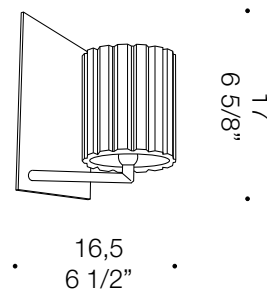

Charlotte A

Design Luca Ferretto

Dimension

Weight : 3,00 Kg
Volume : 1 package 0,050 m³

Product

Code : 0CHAR0A00

Type : Wall lamp

Light source

Type : Halogen / LED

Watt : 1 x MAX 60W

G9

Finish

Glass : Clear glass

Frame : Chrome

Certificates

Accessories de Majo team will advise clients with the best option, assisting them with their purchase.