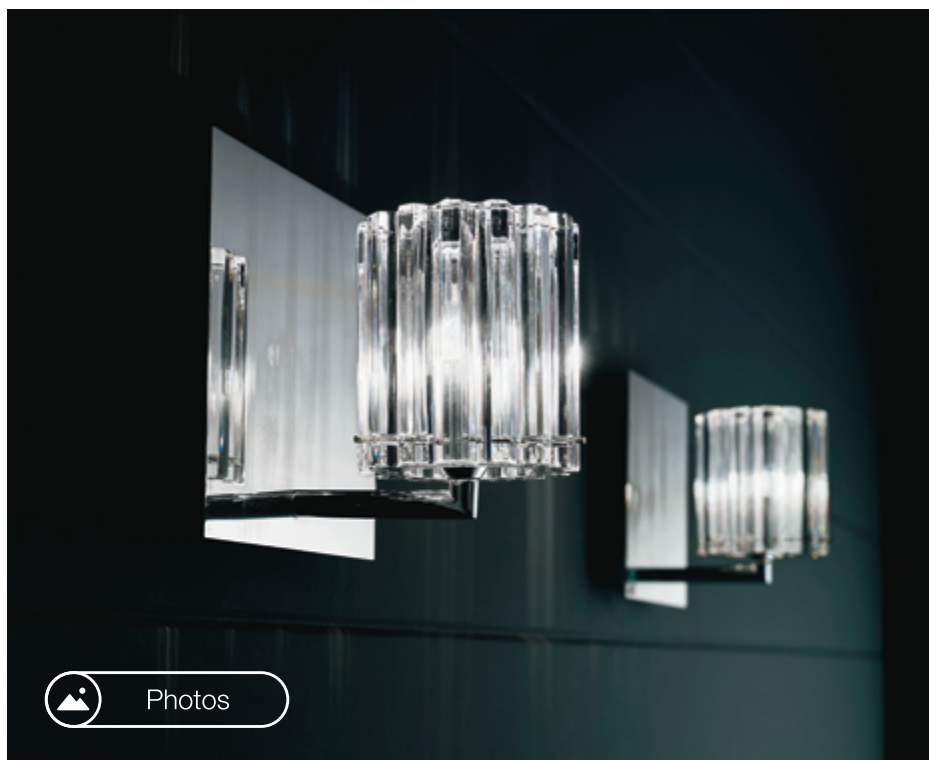

Charlotte A

Design Luca Ferretto

Dimension

Weight : 3,00 Kg
Volume : 1 package 0,050 m³

Product

Code : 0CHAR0A00

Type : Wall lamp

Light source

Type : Halogen / LED

Watt : 1 x MAX 60W

G9

Finish

Glass : Clear glass

Frame : Chrome

Certificates

Accessories de Majo team will advise clients with the best option, assisting them with their purchase.